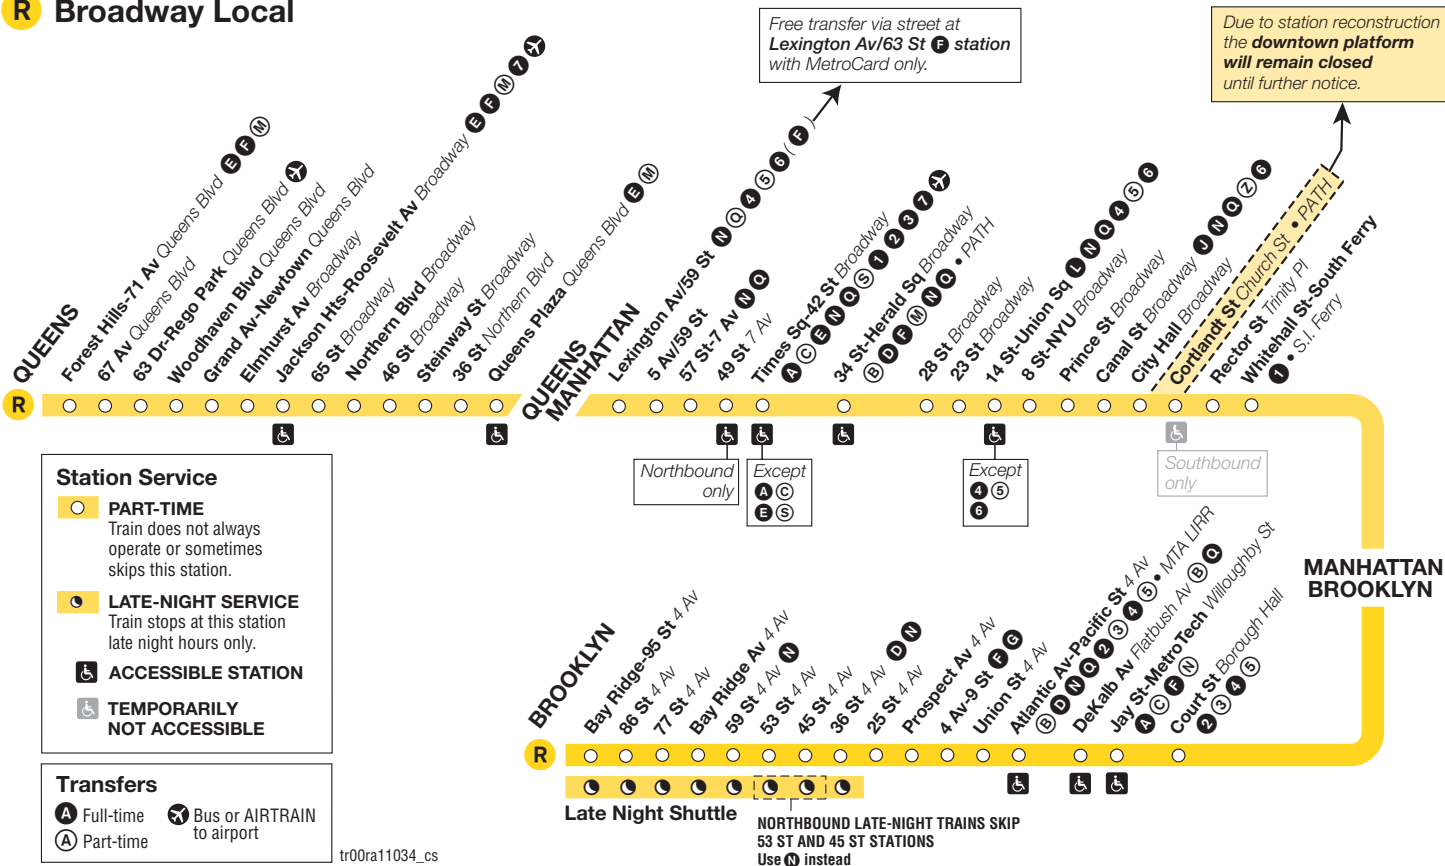

R Broadway Local