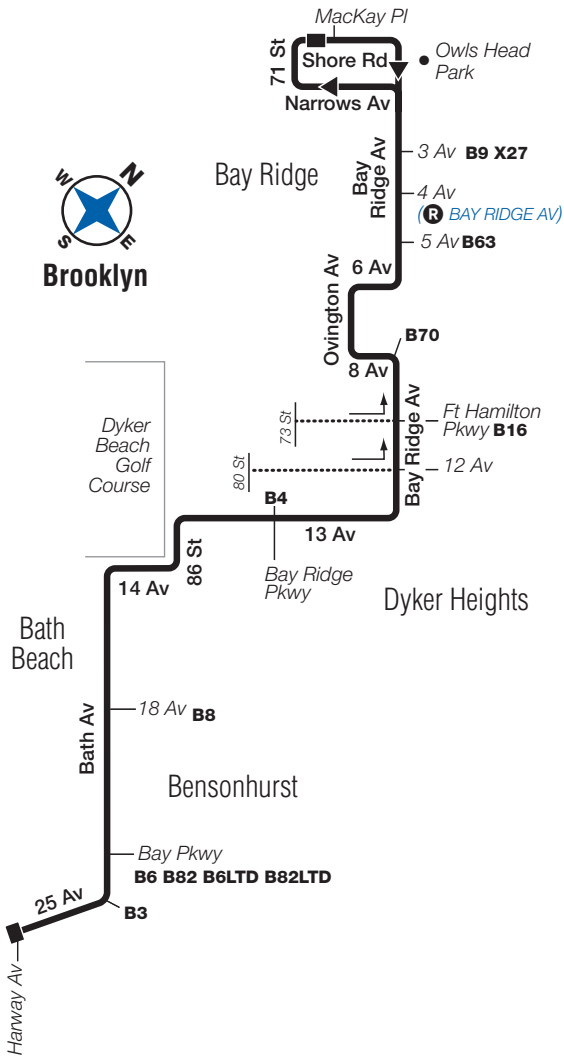

br064a10328_cs

B64 LEGEND

Terminal

B70 Bus Transfer Point

(**R**) *STATION NAME*
Subway Connection

..... Supplemental Service
School Days (early PM)

For subway and rail station accessibility, please see The Map, subway timetables, or www.mta.info.

**For travel information, call 718-330-1234
or visit www.mta.info**